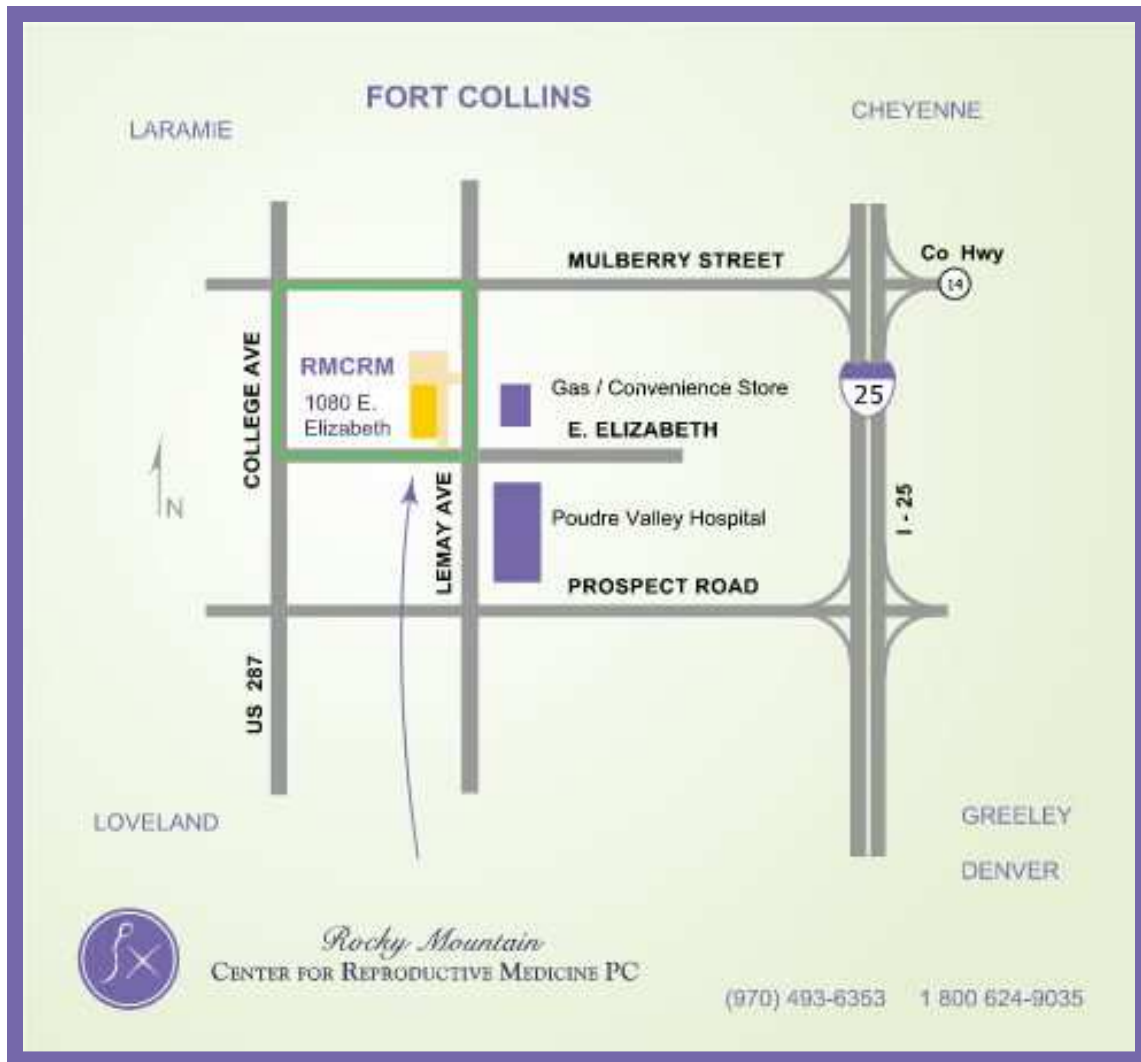

Directions to Our Office

Traveling from North (Cheyenne)

1. I-25 South
2. Exit 269B right toward Fort Collins/ CO 14 West
3. Merge onto E Mulberry St (West)
4. Left at stoplight onto LeMay Ave
5. Turn right at stoplight onto East Elizabeth St
6. Turn right into parking lot

Traveling from the South (Denver)

1. I-25 North
2. Exit 268 right toward Prospect Road
3. Turn left (west) onto E Prospect Rd /CR-44
4. Turn right at stoplight onto S Lemay Ave
5. Turn left at stoplight onto E Elizabeth St
6. Turn right into parking lot